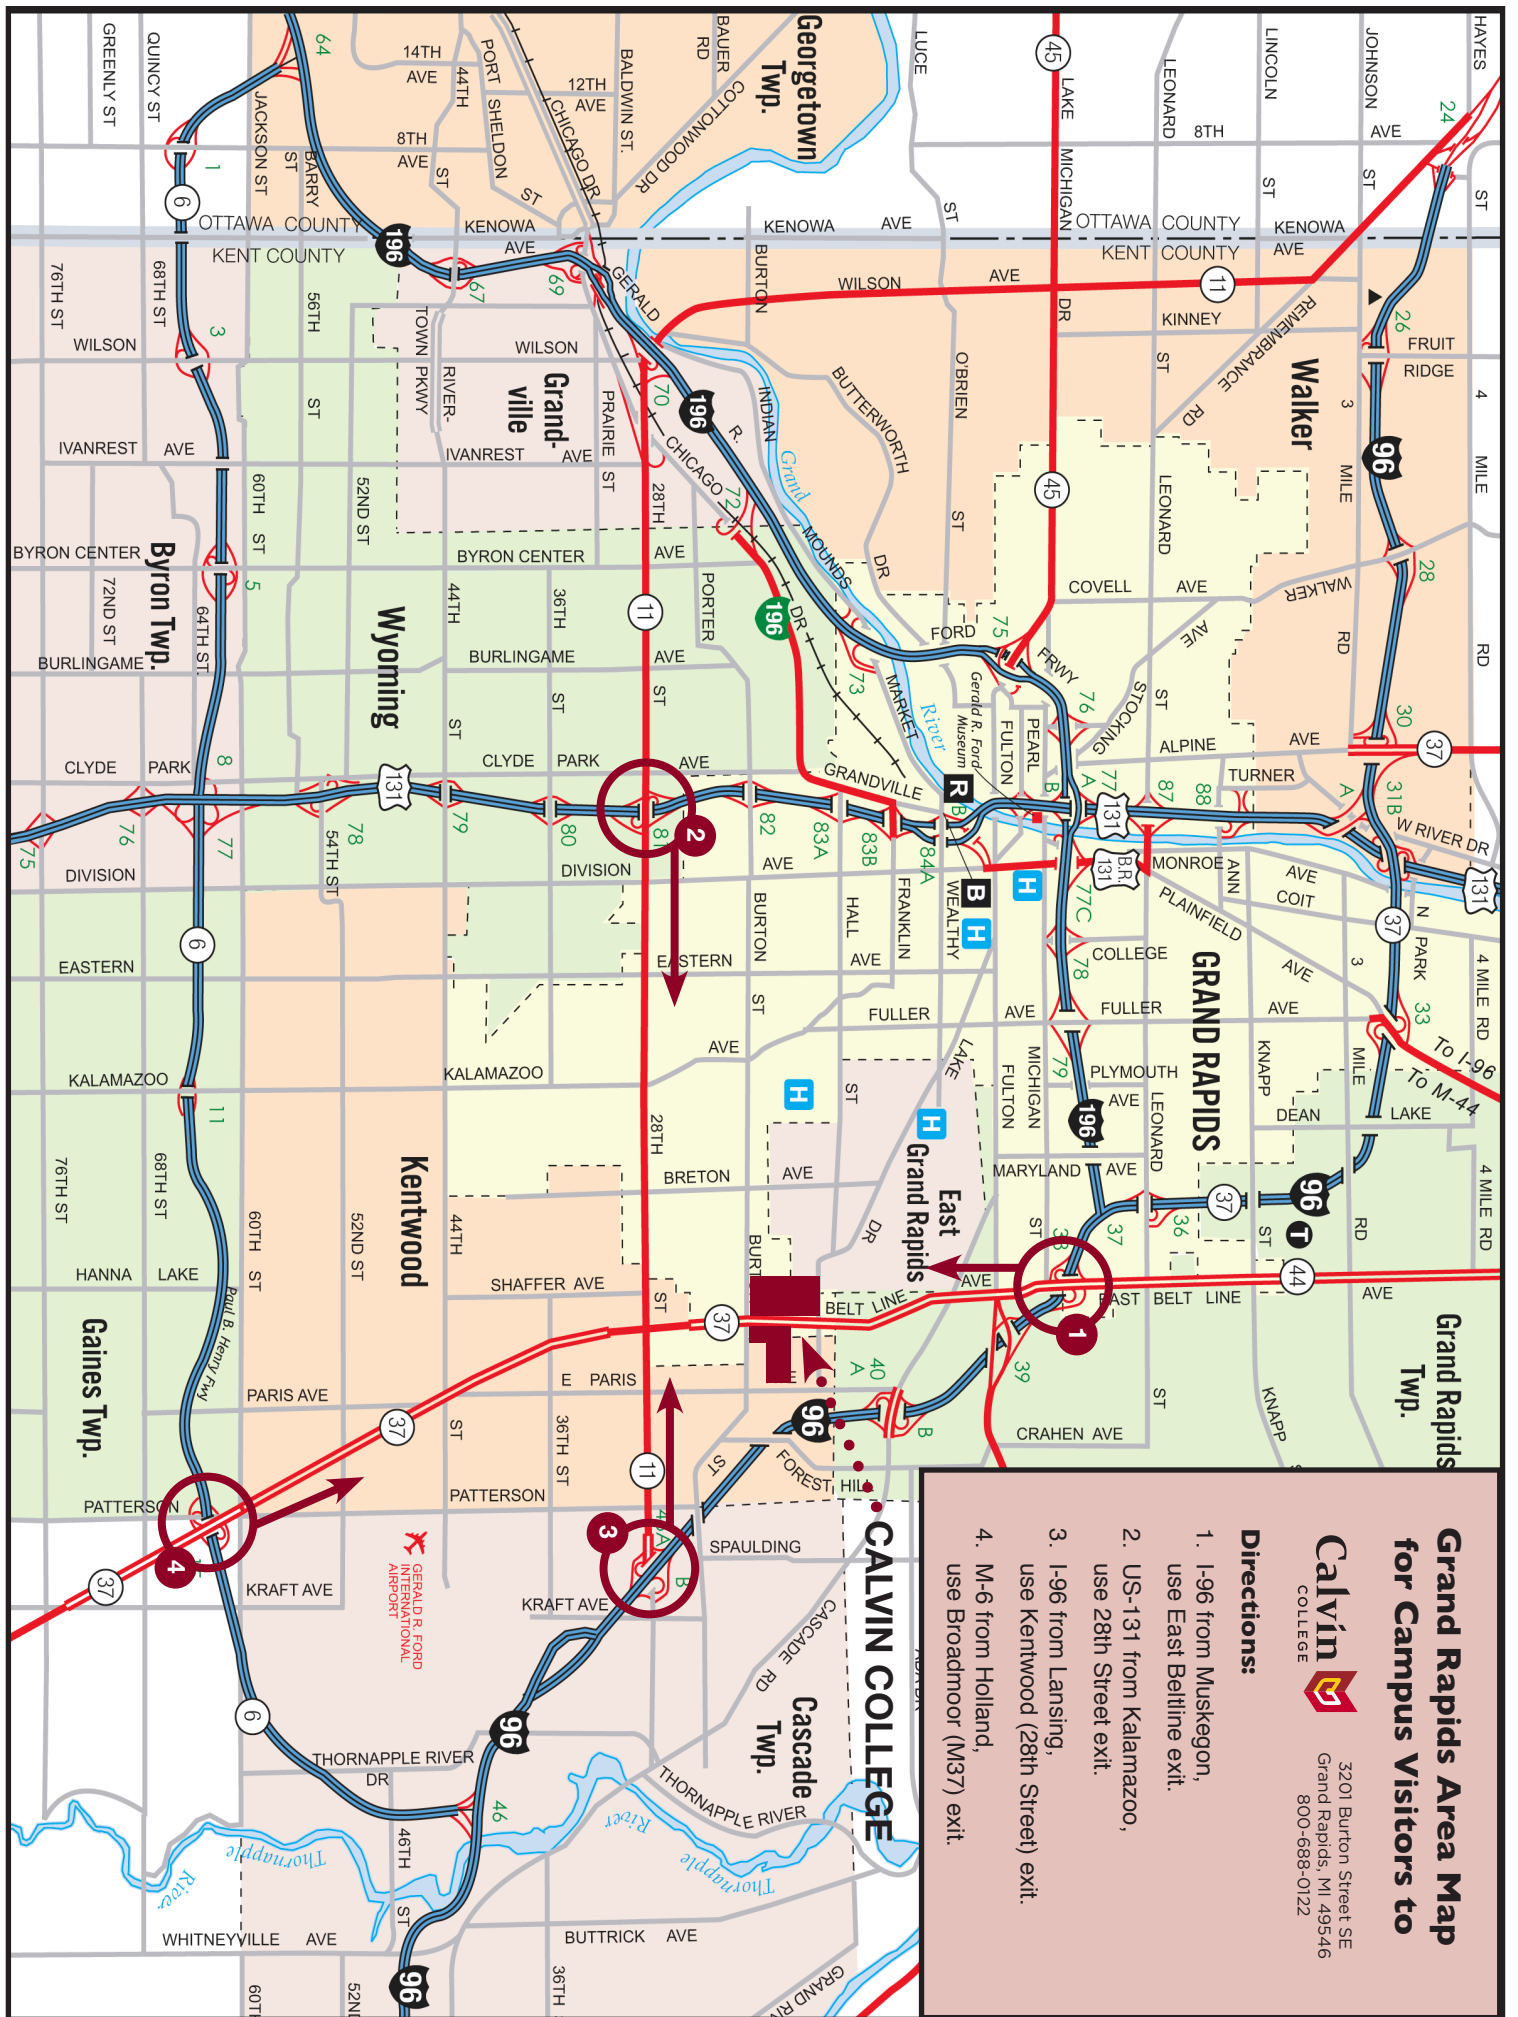

LAKE DRIVE

SURGE BLDG.

Lot 12
YOUNGSMAN CENTER

Lot 13

ECOSYSTEM PRESERVE

BUNKER INTERPRETIVE CENTER

EAST BELTLINE FIELD

DEVOS COMMUNICATION CENTER
PRINCE CONFERENCE CENTER

Lot 16

Lot 14

Lot 15

CALVIN'S CROSSING

Lot 10

PHI/CHI

Lot 17

THETA/EPSILON

BETA

DELTA

ZETA/LAMBDA

Lot 18

ALPHA GAMMA

KAPPA

Lot 19

BURTON STREET

Grand Rapids Area Map for Campus Visitors to

3201 Burton Street SE
Grand Rapids, MI 49546
800-688-0122

Directions:

1. I-96 from Muskegon, use East Beltline exit.
2. US-131 from Kalamazoo, use 28th Street exit.
3. I-96 from Lansing, use Kentwood (28th Street) exit.
4. M-6 from Holland, use Broadmoor (M37) exit.